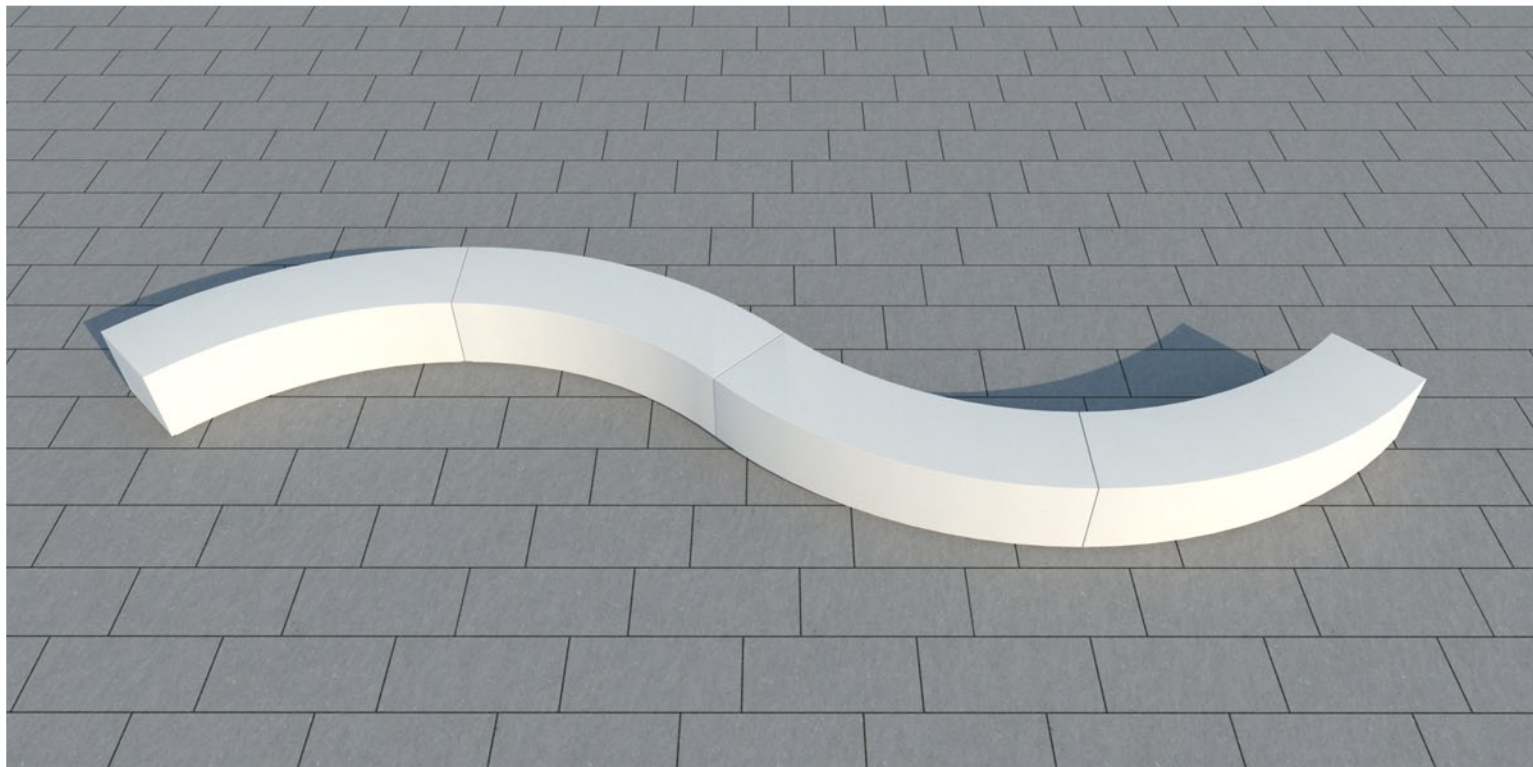

MONACO BENCH

Inspired by the curved streets of Monte Carlo and the famous Grand Hotel Hairpin, the Monaco Bench is a 1/8th circumference modular seating unit that can be used to create a complete circle, alternating half circles, or anything in between.

Colors	All 15 of Concreteworks East's standard colors.	Finishes	Standard Polished or Acid Wash
Sealer	Standard Sealer in a Matte finish.	Weight	390 lbs
Lead Time	All Concreteworks East's products are made to order so lead time may vary. Please contact us for an accurate estimate.		